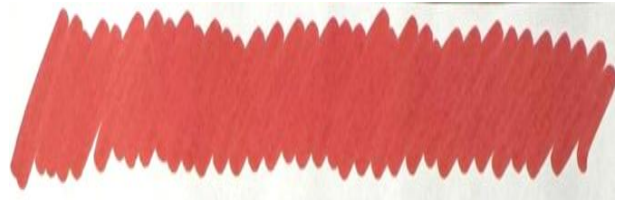

SCENTED F/P INKS 4402**DARK YELLOW - MANGO****RED – STRAWBERRY****VIOLET - GRAPES****PINK - RASPBERRY****LIGHT PINK – TOASTED MARSHMELLOW****IVORY BEIGE - VANILLA****BROWN - COOKIES****LIGHT GREEN - APPLE**